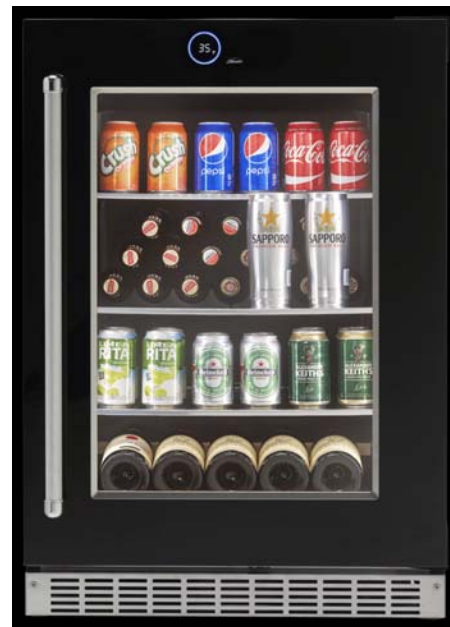

Danby *Silhouette*®

CANADIAN PRICE LIST

EFFECTIVE: SEPTEMBER 1 2020

DISTRIBUTED BY:

3397 American Drive, Unit 5, Mississauga, ON L4V 1T8

Tel: (905) 670-3744 | Tel: (800) 567-4432

Fax: (905) 670-4496 | Fax: (800) 667-3423

E-mail: sales@permul.com

Web: permul.com

E&OE
*Pricing subject to change
without notification*