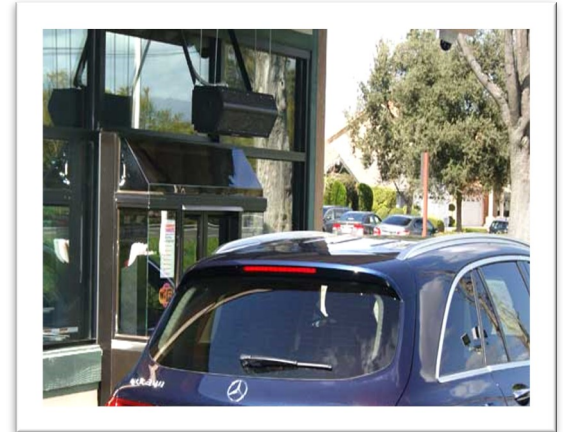

Why does your Artisan Stone deck oven have a water filter?
WTF?

To achieve the beautiful crunch on a rustic style loaf of bread the oven is equipped with a programmable mist cycle. Helpful hint: All machinery with incoming water lines should have a water filter to protect equipment from scale build-up.

To learn more:

With a renewed focus on our health, and the health of the environment let's discuss MODwater as we ask WTF?

MODwater is the only water dispenser on the market that offers a variety of water choices in a small footprint: chilled, sparkling, alkaline and hot water. We all understand how important water is for your health, now you can have it four different ways.

The Canadian government has a stated to goal of banning single use plastics by as early as 2021. MODwater is great for businesses looking to adapt.

More [here](#)